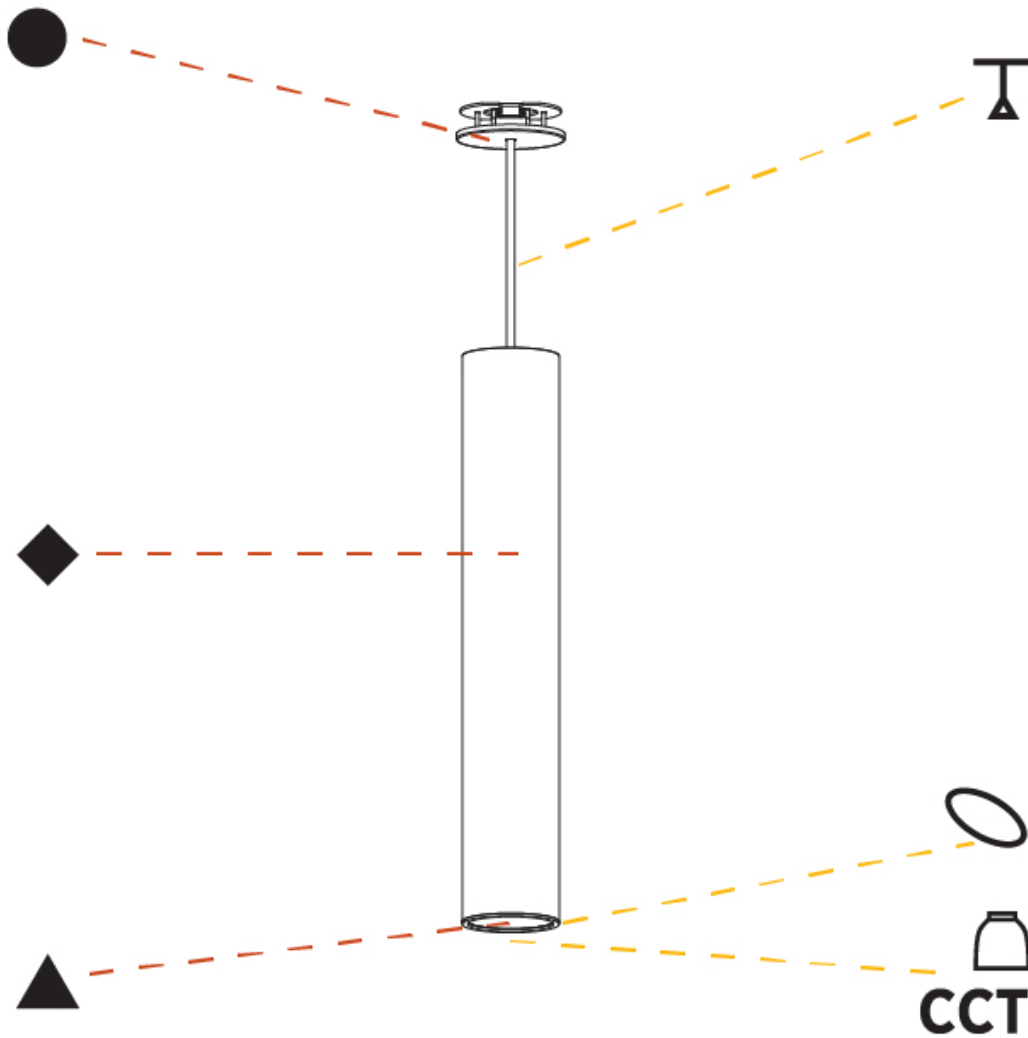

GENERAL

Series: Hangover
Subseries: Hangover Monopoint Recessed Canopy
Brand: Prolicht
Division: Architectural
Mounting Type: Suspension
Mounting Location: Ceiling
Subcategory: Pendant

PHYSICAL

Shape: Cylinder
Diameter (mm): 75
Diameter (in): 2 ¹⁵ / ₁₆
Height (mm): 450
Height (in): 17 ¹¹ / ₁₆
Max. Overall Height (mm): 2450
Max. Overall Height (in): 96 ⁷ / ₁₆
Light Distribution: Downlight
Diffuser: Shine Ring 0-6
Fixture Finish: SSR / BKV / CWI / CRY / HAB / UFT / ITA / RUA / FTG / MYG / LOD / PUS / FRO / FUP / KIA / POP / BLS / SPG / MEY / GOH / GUM / CHC / COM / ABZ / JAG / OBR / MOS / ROR
Fixture Material: Aluminum
Cable Details: 2000mm / 6000mm Cable in White / Black / Orange / Red
Cut-out Measurements: 68mm / 2 11/16"

OPTICAL

Reflector: 18 / 36 / 52

RATINGS AND CERTIFICATIONS

Certified By: Certified for North American Standards
IP rating: IP20

HANGOVER MONOPOINT RECESSED CANOPY SUSPENSION

A300161-

PROJECT
TYPE
SPECIFIER
QUANTITY
DATE

GENERAL

Series: Hangover
Subseries: Hangover Monopoint Recessed Canopy
Brand: Prolicht
Division: Architectural
Mounting Type: Suspension
Mounting Location: Ceiling
Subcategory: Pendant

PHYSICAL

Shape: Cylinder
Diameter (mm): 75
Diameter (in): 2 ¹⁵ / ₁₆
Height (mm): 450
Height (in): 17 ¹¹ / ₁₆
Max. Overall Height (mm): 2450
Max. Overall Height (in): 96 ⁷ / ₁₆
Light Distribution: Direct / Indirect
Diffuser: Shine Ring 0-6
Fixture Finish: SSR / BKV / CWI / CRY / HAB / UFT / ITA / RUA / FTG / MYG / LOD / PUS / FRO / FUP / KIA / POP / BLS / SPG / MEY / GOH / GUM / CHC / COM / ABZ / JAG / OBR / MOS / ROR
Fixture Material: Aluminum
Cable Details: 2000mm / 6000mm Cable in White / Black / Orange / Red
Cut-out Measurements: 68mm / 2 11/16"